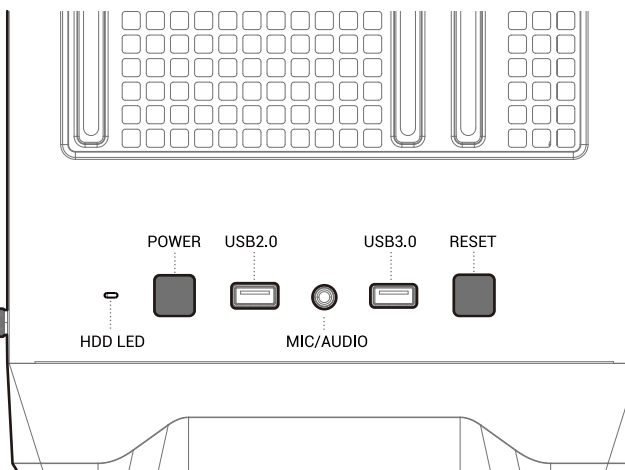

CC560

Mid-Tower ATX Case

www.deepcool.com

Case Features

Accessory Kit Contents

Specifications

Removing the Tempered Glass Side Panel

Removing the Metal Side Panel

Removing the Front Panel

Installing the Motherboard

Installing the GPU

Installing HDDs

Installing SSDs

Installing the Power Supply

Installing the Front I/O Connectors

I/O Panel Introduction