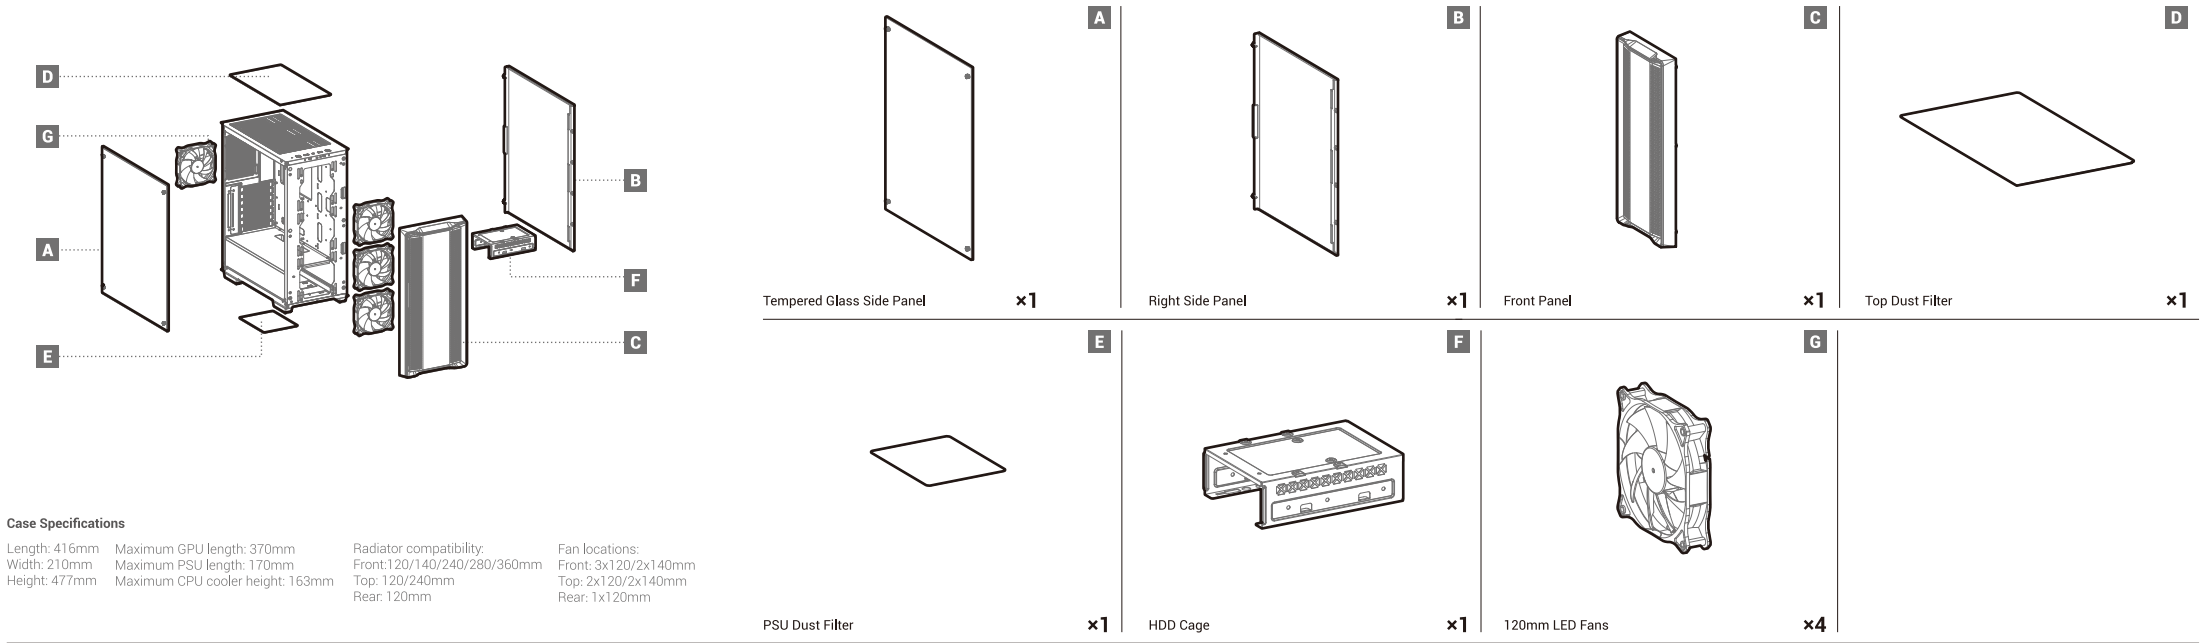

CC560

Mid-Tower ATX Case

www.deepcool.com

Case Features

Accessory Kit Contents

Specifications

Removing the Tempered Glass Side Panel

Removing the Metal Side Panel

Removing the Front Panel

Installing the Motherboard

Installing the GPU

Installing HDDs

Installing SSDs

Installing the Power Supply

Installing the Front I/O Connectors

I/O Panel Introduction