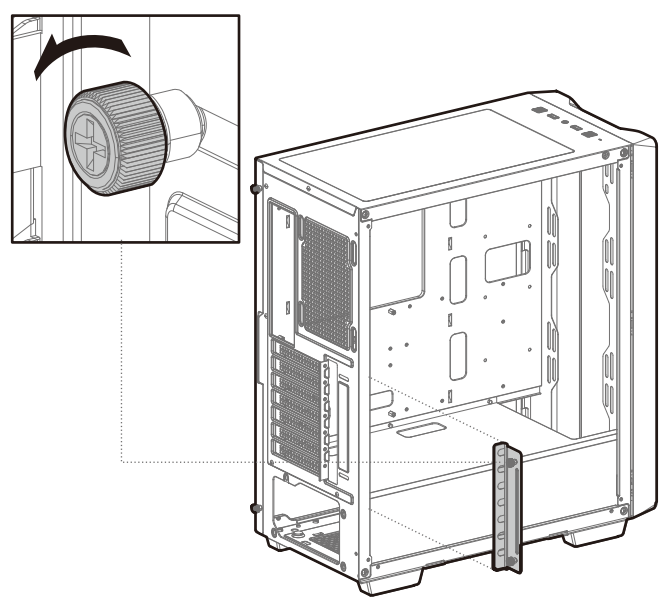

CC560

Mid-Tower ATX Case

www.deepcool.com

Case Features

Accessory Kit Contents

Specifications

Removing the Tempered Glass Side Panel

Removing the Metal Side Panel

Removing the Front Panel

Installing the Motherboard

Installing the GPU

Installing HDDs

Installing SSDs

Installing the Power Supply

Installing the Front I/O Connectors

I/O Panel Introduction