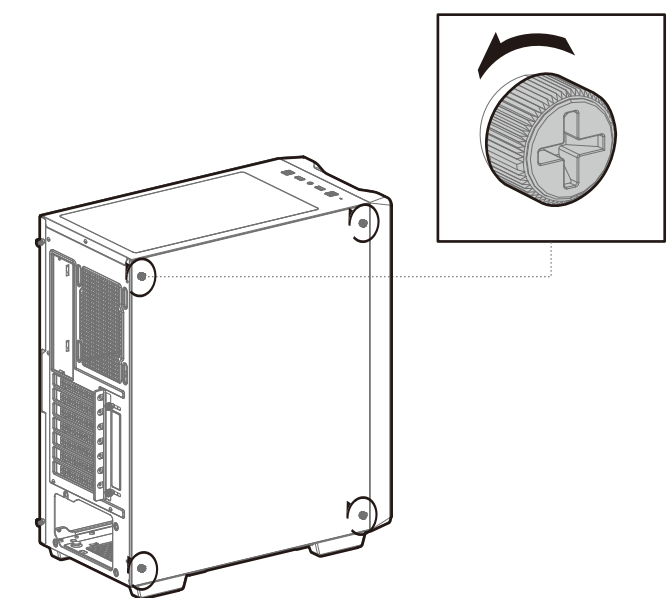

CC560

Mid-Tower ATX Case

www.deepcool.com

Case Features

Accessory Kit Contents

Specifications

Removing the Tempered Glass Side Panel

Removing the Metal Side Panel

Removing the Front Panel

Installing the Motherboard

Installing the GPU

Installing HDDs

Installing SSDs

Installing the Power Supply

Installing the Front I/O Connectors

I/O Panel Introduction