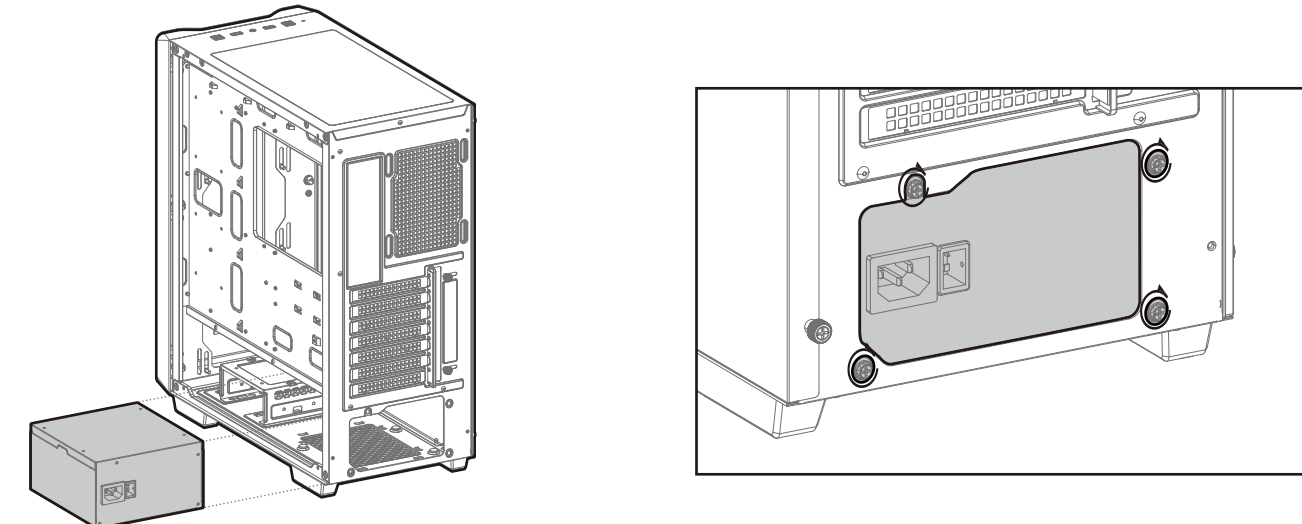

CC560

Mid-Tower ATX Case

www.deepcool.com

Case Features

Accessory Kit Contents

Specifications

Removing the Tempered Glass Side Panel

Removing the Metal Side Panel

Removing the Front Panel

Installing the Motherboard

Installing the GPU

Installing HDDs

Installing SSDs

Installing the Power Supply

Installing the Front I/O Connectors

I/O Panel Introduction