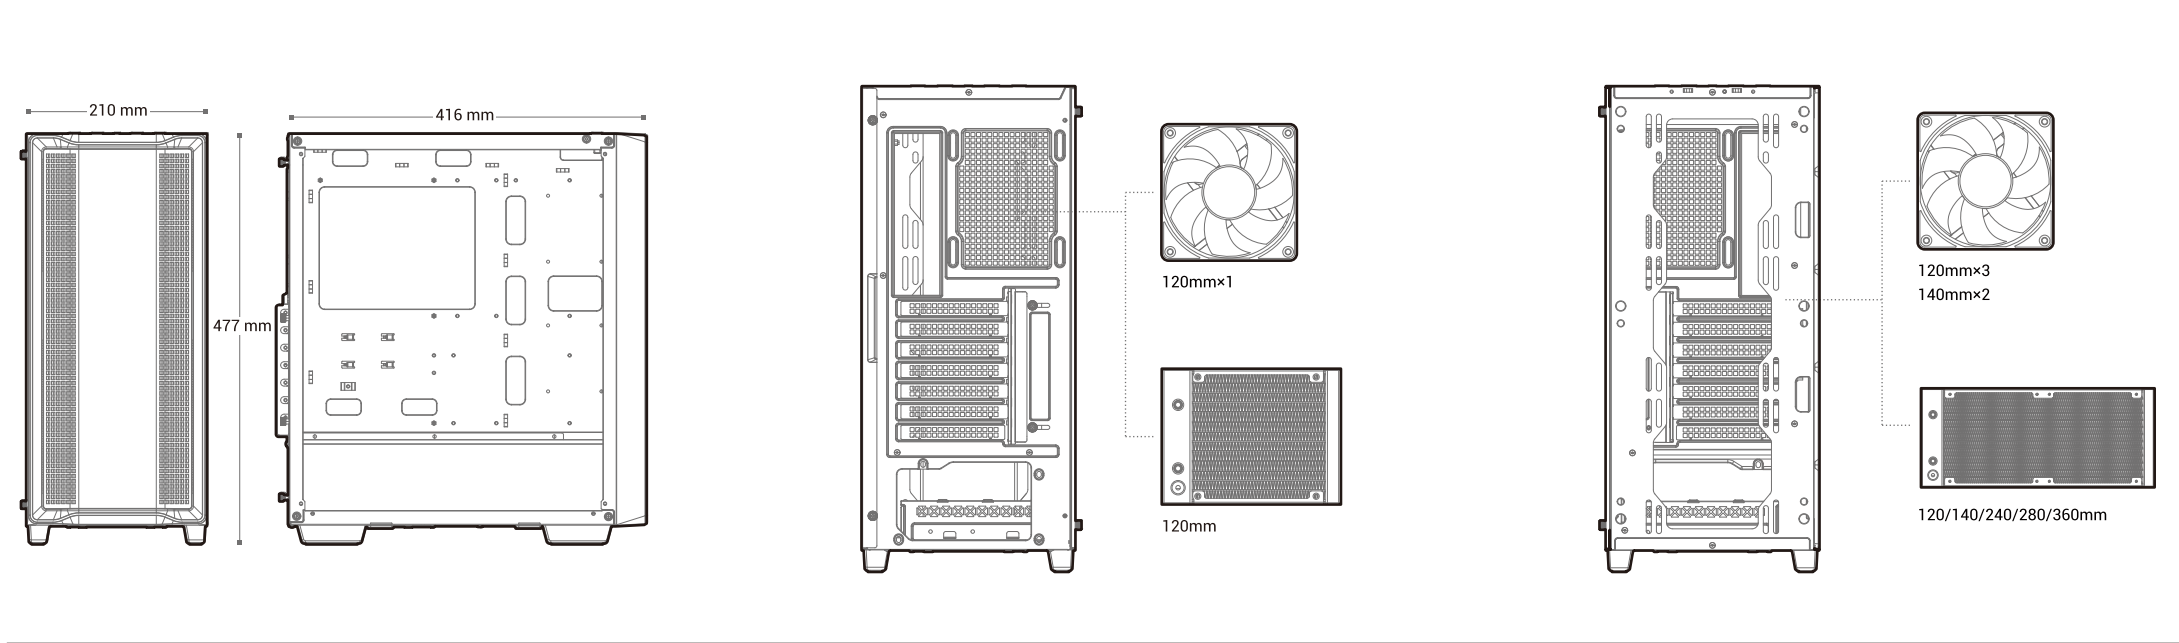

CC560

Mid-Tower ATX Case

www.deepcool.com

Case Features

Accessory Kit Contents

Specifications

Removing the Tempered Glass Side Panel

Removing the Metal Side Panel

Removing the Front Panel

Installing the Motherboard

Installing the GPU

Installing HDDs

Installing SSDs

Installing the Power Supply

Installing the Front I/O Connectors

I/O Panel Introduction