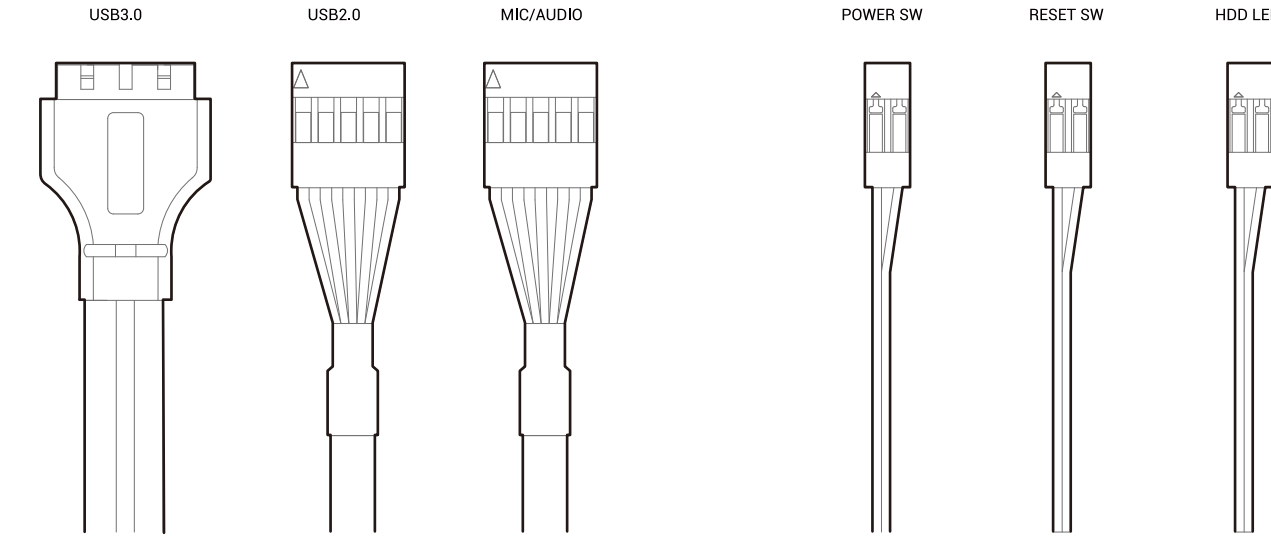

CC560

Mid-Tower ATX Case

www.deepcool.com

Case Features

Accessory Kit Contents

Specifications

Removing the Tempered Glass Side Panel

Removing the Metal Side Panel

Removing the Front Panel

Installing the Motherboard

Installing the GPU

Installing HDDs

Installing SSDs

Installing the Power Supply

Installing the Front I/O Connectors

I/O Panel Introduction