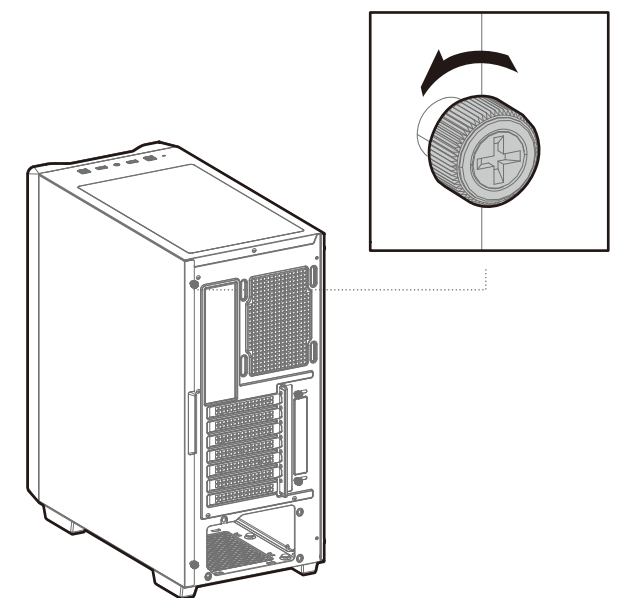

CC560

Mid-Tower ATX Case

www.deepcool.com

Case Features

Accessory Kit Contents

Specifications

Removing the Tempered Glass Side Panel

Removing the Metal Side Panel

Removing the Front Panel

Installing the Motherboard

Installing the GPU

Installing HDDs

Installing SSDs

Installing the Power Supply

Installing the Front I/O Connectors

I/O Panel Introduction