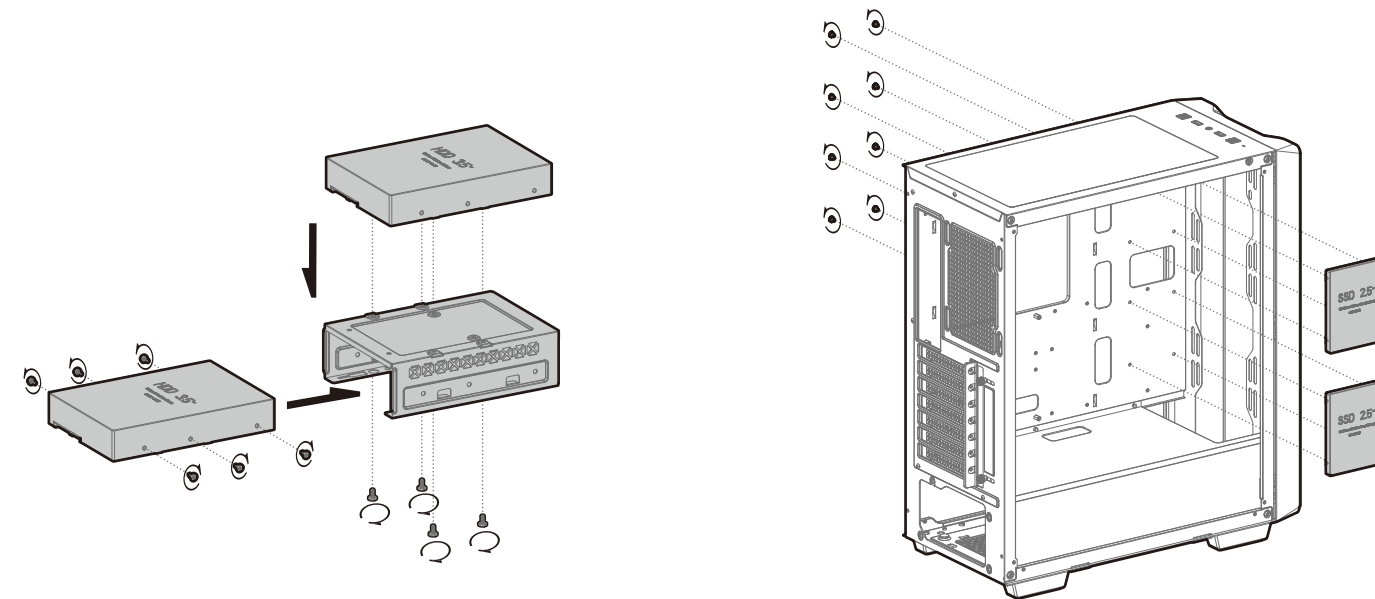

CC560

Mid-Tower ATX Case

www.deepcool.com

Case Features

Accessory Kit Contents

Specifications

Removing the Tempered Glass Side Panel

Removing the Metal Side Panel

Removing the Front Panel

Installing the Motherboard

Installing the GPU

Installing HDDs

Installing SSDs

Installing the Power Supply

Installing the Front I/O Connectors

I/O Panel Introduction