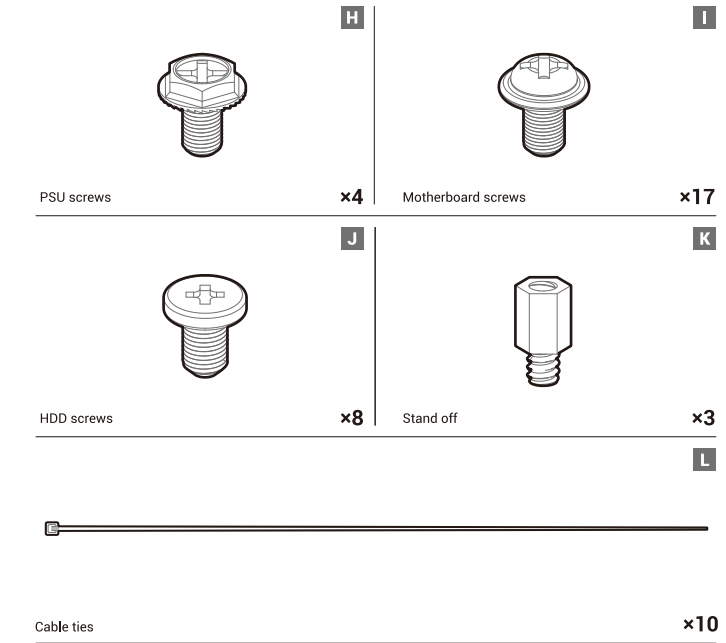

CC560

Mid-Tower ATX Case

www.deepcool.com

Case Features

Accessory Kit Contents

Specifications

Removing the Tempered Glass Side Panel

Removing the Metal Side Panel