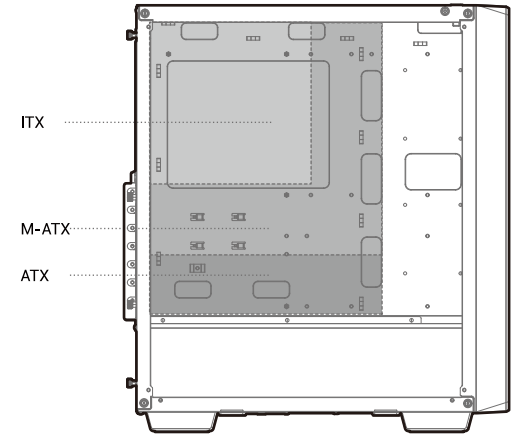

CC560

Mid-Tower ATX Case

www.deepcool.com

Case Features

Accessory Kit Contents

Specifications

Removing the Tempered Glass Side Panel

Removing the Metal Side Panel

Removing the Front Panel

Installing the Motherboard

Installing the GPU

Installing HDDs

Installing SSDs

Installing the Power Supply

Installing the Front I/O Connectors

I/O Panel Introduction